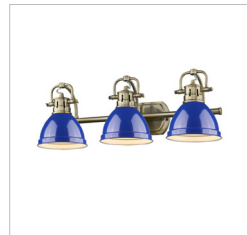

3602-BA3 AB-BE