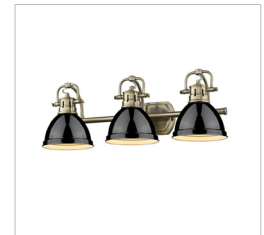

3602-BA3 AB-BK

GoldenLighting.com | TOLL FREE: 800.277.0979 | FAX: 850.877.1346 | EMAIL: cs@goldenlighting.com

Dimensions and specifications are approximate and based on the most current information possible at the time of publication. Golden Lighting reserves the right to make design changes and modifications without prior notice. Golden Lighting products are UL/CUL approved. Unless otherwise noted as pending, Wattages stated are the maximum recommended; however, lower wattages may be used. Bulbs are not included unless otherwise noted. Larger fixtures may require reinforced outlet boxes and additional support. Receipt or possession of this catalog does not constitute an agreement to sell.